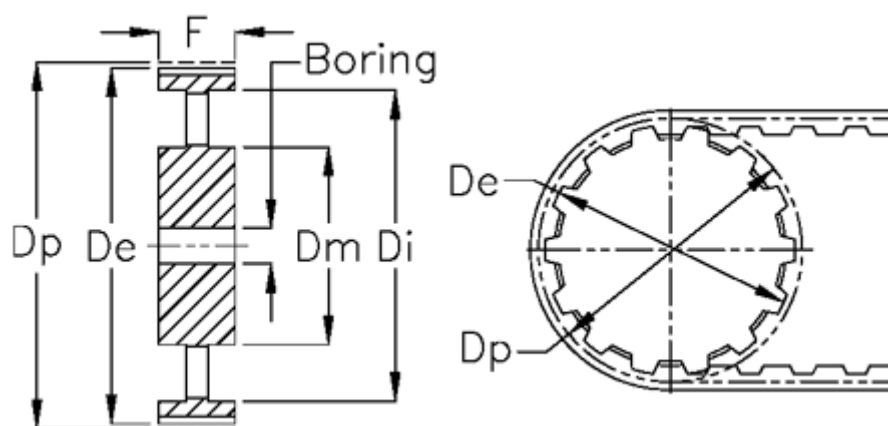

Article number: 604145192085

Description: Timing belt pulley with hub
HTD 192 14M 85

Measures

Bore	= 32	Type	= 14M
De	= 852.82	Weight	= 70.2
Di	= 102	Width	= 85
Dm	= 165		
Dp	= 855.62		
F	= 813		
L	= 102		
Tooth number	= 192		